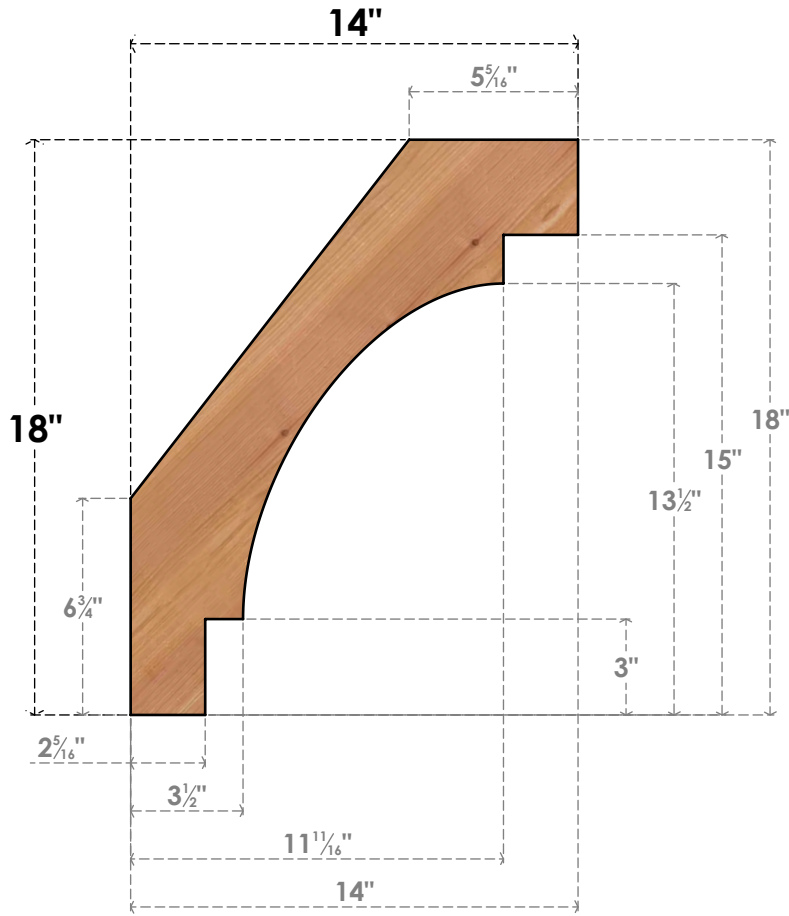

BRC06X14X18MRC00SWR

5 1/2"W X 14"D X 18"H MERCED SMOOTH BRACE, WESTERN RED CEDAR

SIDE

FRONT

EKENA MILLWORK
2300 WEST MAIN ST.
CLARKSVILLE, TX 75426
TOLL FREE: 866-607-0453
WWW.EKENAMILLWORK.COM

NOTES

1. INSTALLATION TO BE COMPLETED IN ACCORDANCE WITH MANUFACTURER'S SPECIFICATIONS.
2. DRAWING MAY NOT BE TO SCALE
3. THIS DRAWING IS INTENDED FOR DESIGN AND PLANNING PURPOSES ONLY.
4. ALL INFORMATION CONTAINED HEREIN WAS CURRENT AT THE TIME OF DEVELOPMENT BUT MUST BE REVIEWED AND APPROVED BY THE PRODUCT MANUFACTURER TO BE CONSIDERED ACCURATE.
5. PRODUCTS ARE NOT KILN DRIED. THIS ITEM IS UNIQUE AND WILL CONTAIN THE NATURAL VARIATIONS THAT THE WOOD SPECIES OFFERS. THIS MAY RESULT IN VARIATIONS UP TO 1/4"